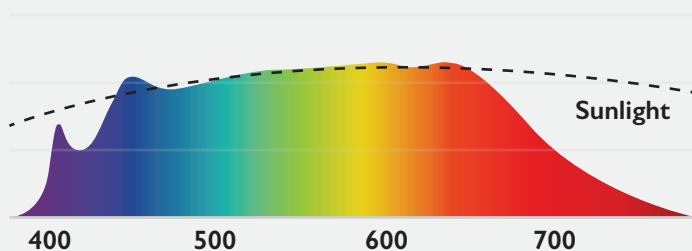

Full daylight spectrum

Technical specifications

PHL22	
Output (lumen)	2 x 9428 lm
CRI (Colour Rendering)	97+
CCT (Colour Temp)	5000 K
Efficacy	70 lm/W
Power Consumption	2 x 136 W
Dimensions	2246 x 50 x 75 mm
Weight	2 x 6 kg
Color	White RAL 9016, black RAL 9005, grey RAL 9006 or custom color
Flicker Free	Yes, visible & invisible
Lifetime	100 000 h L80B20 at 25°C
Power Cord Length	3 m
Max Suspension	2 m
Direct/Indirect	49% / 51%
UGR	<17,8
Suspension Points	flexible
Options: ceiling mount / dimming / colour / etc.	Please inquire