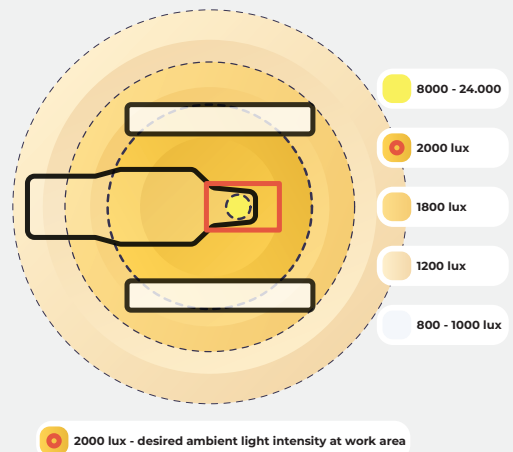

Full Daylight Spectrum
Healthy Lighting

PHL22 224cm dual-linear dental lighting

Reduce fatigue & Improve ergonomics

A pair of full-spectrum, linear, and bidirectional LED lamps, each measuring 224 cm in length. Two independent lamps offer flexibility in installation as required. Bidirectional lighting guarantees uniform illumination across the treatment room. This ensures clear and comfortable lighting, optimizing conditions for precision dental work.

Dentled
LIGHTING SYSTEMS FOR DENTAL CARE

Colour rendering

Accurate colour rendering for correct shade matching.

Installation

DentLed partners with certified installers for lighting installation. Contact us for possibilities.

Full daylight spectrum

Technical specifications

PHL22	
Output (lumen)	2 x 9428 lm
CRI (Colour Rendering)	97+
CCT (Colour Temp)	5000 K
Efficacy	70 lm/W
Power Consumption	2 x 136 W
Dimensions	2246 x 50 x 75 mm
Weight	2 x 6 kg
Color	White RAL 9016, black RAL 9005, grey RAL 9006 or custom color
Flicker Free	Yes, visible & invisible
Lifetime	100 000 h L80B20 at 25°C
Power Cord Length	3 m
Max Suspension	2 m
Direct/Indirect	49% / 51%
UGR	<17,8
Suspension Points	flexible
Options: ceiling mount / dimming / colour / etc.	Please inquire

Light intensity distribution

This diagram illustrates the optimal light distribution in a dental treatment room, aiming for 1500-2000 lux around the oral cavity.

Contact us for lighting calculations and plans for your treatment rooms.