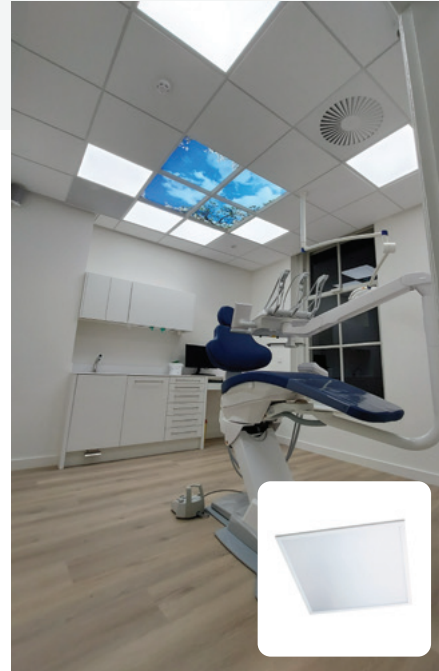

DL60

Output (lumen): 5960 lm
Power Consumption: 42-60 W
CRI (Colour Rendering): 97+
Lifetime: 80,000 hrs/32 yrs
Dimensions: 595x595x15 mm

€219,-