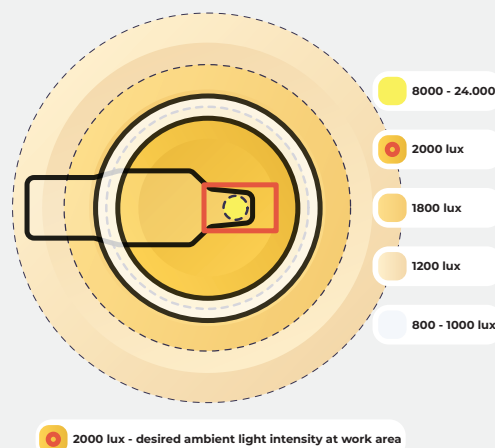

#### **Key features & benefits**

- Direct/Indirect lighting: Uniform light distribution across the treatment room.
- High Colour rendering for accurate shade matching (CRI >90).
- Flicker free: no fatigue inducing flicker.
- Low glare: Light is not harsh & unpleasant on they eyes.
- High output: 1500–2000 lux at the oral cavity.

## Technical specifications

PVR150	
Output (lumen)	28.000 lm
CRI (Colour Rendering)	90+
CCT (Colour Temp)	5000 K
Efficacy	129 lm/W
Power Consumption	210 W
Outer diam	1500 mm
Profile (w x h)	50 x 60 mm
Weight	12 kg
Color	custom
Flicker Free	Yes
Lifetime	50,000 hrs/20 yrs
Power Cord Length	3 m
UGR	<17.8
Direct/Indirect	66% / 33%
Dimmable	Option/dali incl
Ext driver housing	diam 260 mm / height 50 mm
Ext driver housing colour	white or black
Suspension	Fixed: 4 cables

## Colour rendering

Accurate colour rendering for correct shade matching.

## Light intensity distribution

This diagram illustrates the optimal light distribution in a dental treatment room, aiming for 1500-2000 lux around the oral cavity.

Contact us for lighting calculations and plans for your treatment rooms.