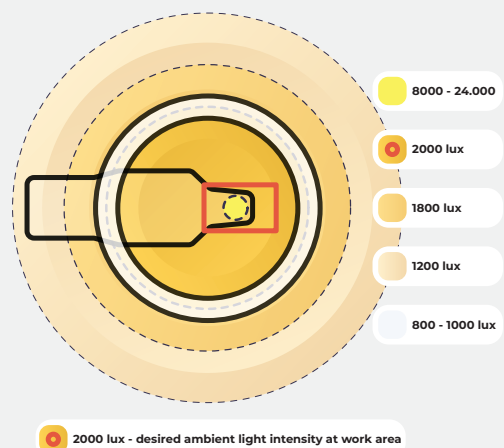

PVR150 150cm Ring dental lighting

Reduce fatigue & Improve ergonomics

The PVR150 is a full-spectrum, bi-directional 150 cm diameter ring light, also available in 120 cm. It provides uniform lighting throughout the dental treatment room, ensuring clear visibility for precision work.

- Direct/Indirect lighting: Uniform light distribution across the treatment room.
- High Colour rendering for accurate shade matching (CRI >90).
- Flicker free: no fatigue inducing flicker.
- Low glare: Light is not harsh & unpleasant on they eyes.
- High output: 1500–2000 lux at the oral cavity.

Technical specifications

PVR150	
Output (lumen)	28.000 lm
CRI (Colour Rendering)	90+
CCT (Colour Temp)	5000 K
Efficacy	129 lm/W
Power Consumption	210 W
Outer diam	1500 mm
Profile (w x h)	50 x 60 mm
Weight	12 kg
Color	custom
Flicker Free	Yes
Lifetime	50,000 hrs/20 yrs
Power Cord Length	3 m
UGR	<17.8
Direct/Indirect	66% / 33%
Dimmable	Option/dali incl
Ext driver housing	diam 260 mm / height 50 mm
Ext driver housing colour	white or black
Suspension	Fixed: 4 cables

Colour rendering

Accurate colour rendering for correct shade matching.

Light intensity distribution

This diagram illustrates the optimal light distribution in a dental treatment room, aiming for 1500-2000 lux around the oral cavity.