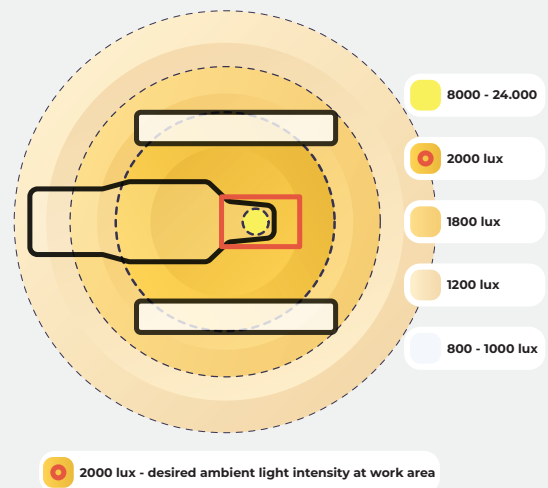

### Reduce fatigue & Improve ergonomics

A pair of full-spectrum, linear, and bidirectional LED lamps, each measuring 224 cm in length. Two independent lamps offer flexibility in installation as required. Bidirectional lighting guarantees uniform illumination across the treatment room. This ensures clear and comfortable lighting, optimizing conditions for precision dental work.

### Key features & benefits

- Direct/Indirect lighting: Uniform light distribution across the treatment room.
- High Colour rendering for accurate shade matching (CRI >90).
- Flicker free: no fatigue inducing flicker.
- Low glare: Light is not harsh & unpleasant on the eyes.
- High output: 1500–2000 lux at the oral cavity.

## Technical specifications

PHL22	
Output (lumen)	2 x 15,000 lm
CRI (Colour Rendering)	90+
CCT (Colour Temp)	5000 K
Efficacy	100 lm/W
Power Consumption	2 x 150 W
Dimensions	2245 x 51 x 81 mm
Weight	2 x 7,4 kg
Color	White, black or custom
Flicker Free	Yes, visible & invisible
Lifetime	50,000 hrs/20 yrs
Power Cord Length	3 m
Max Suspension	2 m
Direct/Indirect	70% / 30%
Dimmable	Option/dali incl
Suspension Points	fixed
UGR	<19

## Light intensity distribution

This diagram illustrates the optimal light distribution in a dental treatment room, aiming for 1500-2000 lux around the oral cavity.

Contact us for lighting calculations and plans for your treatment rooms.