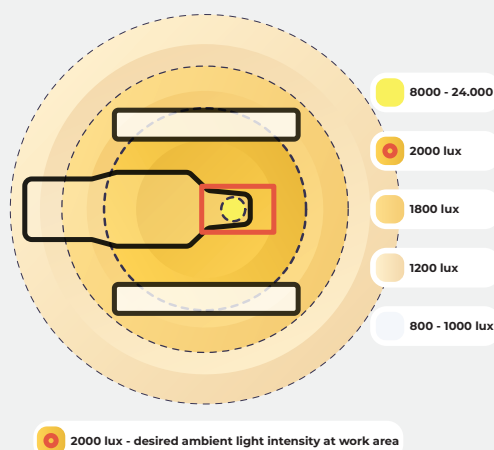

PHL15 150cm dual-linear dental lighting

Reduce fatigue & Improve ergonomics

A pair of full-spectrum, linear, and bidirectional LED lamps, each measuring 150 cm in length. Ideal for smaller dental treatment rooms, the two independent lamps offer flexibility in installation as required.

- Direct/Indirect lighting: Uniform light distribution across the treatment room.
- High Colour rendering for accurate shade matching (CRI >90).
- Flicker free: no fatigue inducing flicker.
- Low glare: Light is not harsh & unpleasant on they eyes.
- High output: 1500–2000 lux at the oral cavity.

Technical specifications

PHL15	
Output (lumen)	2x7043 lm
CRI (Colour Rendering)	90+
CCT (Colour Temp)	5000 K
Efficacy	108 lm/W
Power Consumption	2x66 W
Dimensions	1546x50x75 mm
Weight	2x3.1 kg
Colours	White, black (RAL9016, 9005) or custom.
Flicker Free	Yes, visible & invisible
Lifetime	100,000 hrs/40 yrs
Power Cord Length	3 m
Max Suspension	2 m
Direct/Indirect	48% / 52%
Dimmable	Option/dali incl
Suspension Points	adjustable/rail
UGR	<17,8

Colour rendering

Accurate colour rendering for correct shade matching.

Light intensity distribution

This diagram illustrates the optimal light distribution in a dental treatment room, aiming for 1500-2000 lux around the oral cavity.