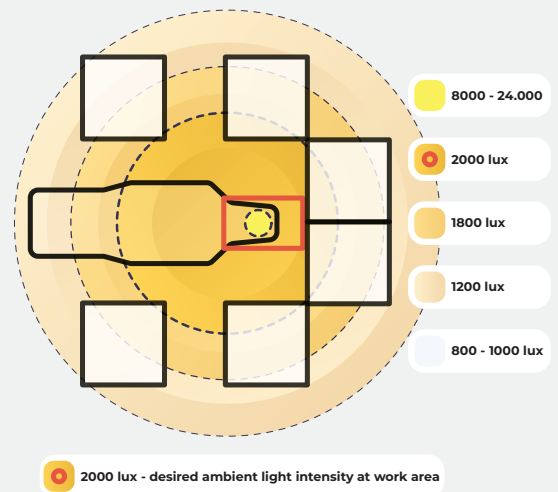

### Key features & benefits

- High Colour rendering for accurate shade matching (CRI >90).
- Flicker free: no fatigue inducing flicker.
- Low glare: Light is not harsh & unpleasant on they eyes.
- High output: 1500–2000 lux at the oral cavity.

## Technical specifications

DL60	
Output (lumen)	5960 lm
CRI (Colour Rendering)	97+
CCT (Colour Temp)	5200 K
Efficacy	99 lm/W
Power Consumption	42-60 W
Dimensions	595x595x15 mm
Colour	White
Flicker Free	Yes
Lifetime	80,000 hrs/32 yrs
Power Cord Length	2 m
UGR	<19
LED Panel Configuration	Edge-lit
Dimmable	Option/dali incl
Dip Switch Dimming	Yes
Ceiling Mount Option	OBDL60

## Colour rendering

Accurate colour rendering for correct shade matching.

## Light intensity distribution

This diagram illustrates the optimal light distribution in a dental treatment room, aiming for 1500-2000 lux around the oral cavity.

Contact us for lighting calculations and plans for your treatment rooms.