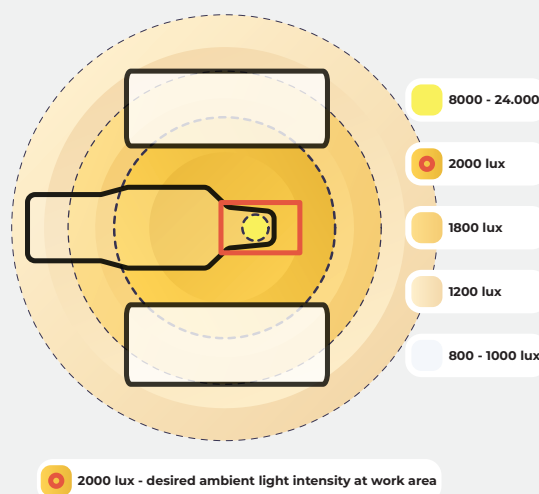

#### Key features & benefits

- High Colour rendering for accurate shade matching (CRI >90).
- Flicker free: no fatigue inducing flicker.
- Low glare: Light is not harsh & unpleasant on they eyes.
- High output: 1500–2000 lux at the oral cavity.

## Technical specifications

DL120	
Output (lumen)	5960 lm
CRI (Colour Rendering)	97+
CCT (Colour Temp)	5200 K
Efficacy	99 lm/W
Power Consumption	42-60 W
Dimensions	1195x295x15 mm
Colour	White
Flicker Free	Yes
Lifetime	80,000 hrs/32 yrs
Power Cord Length	2 m
UGR	<19
LED Panel Configuration	Edge-lit
Dimmable	Option/dali incl
Dip Switch Dimming	Yes
Ceiling Mount Option	OBDL120

## Colour rendering

Accurate colour rendering for correct shade matching.

## Light intensity distribution

This diagram illustrates the optimal light distribution in a dental treatment room, aiming for 1500-2000 lux around the oral cavity.

Contact us for lighting calculations and plans for your treatment rooms.